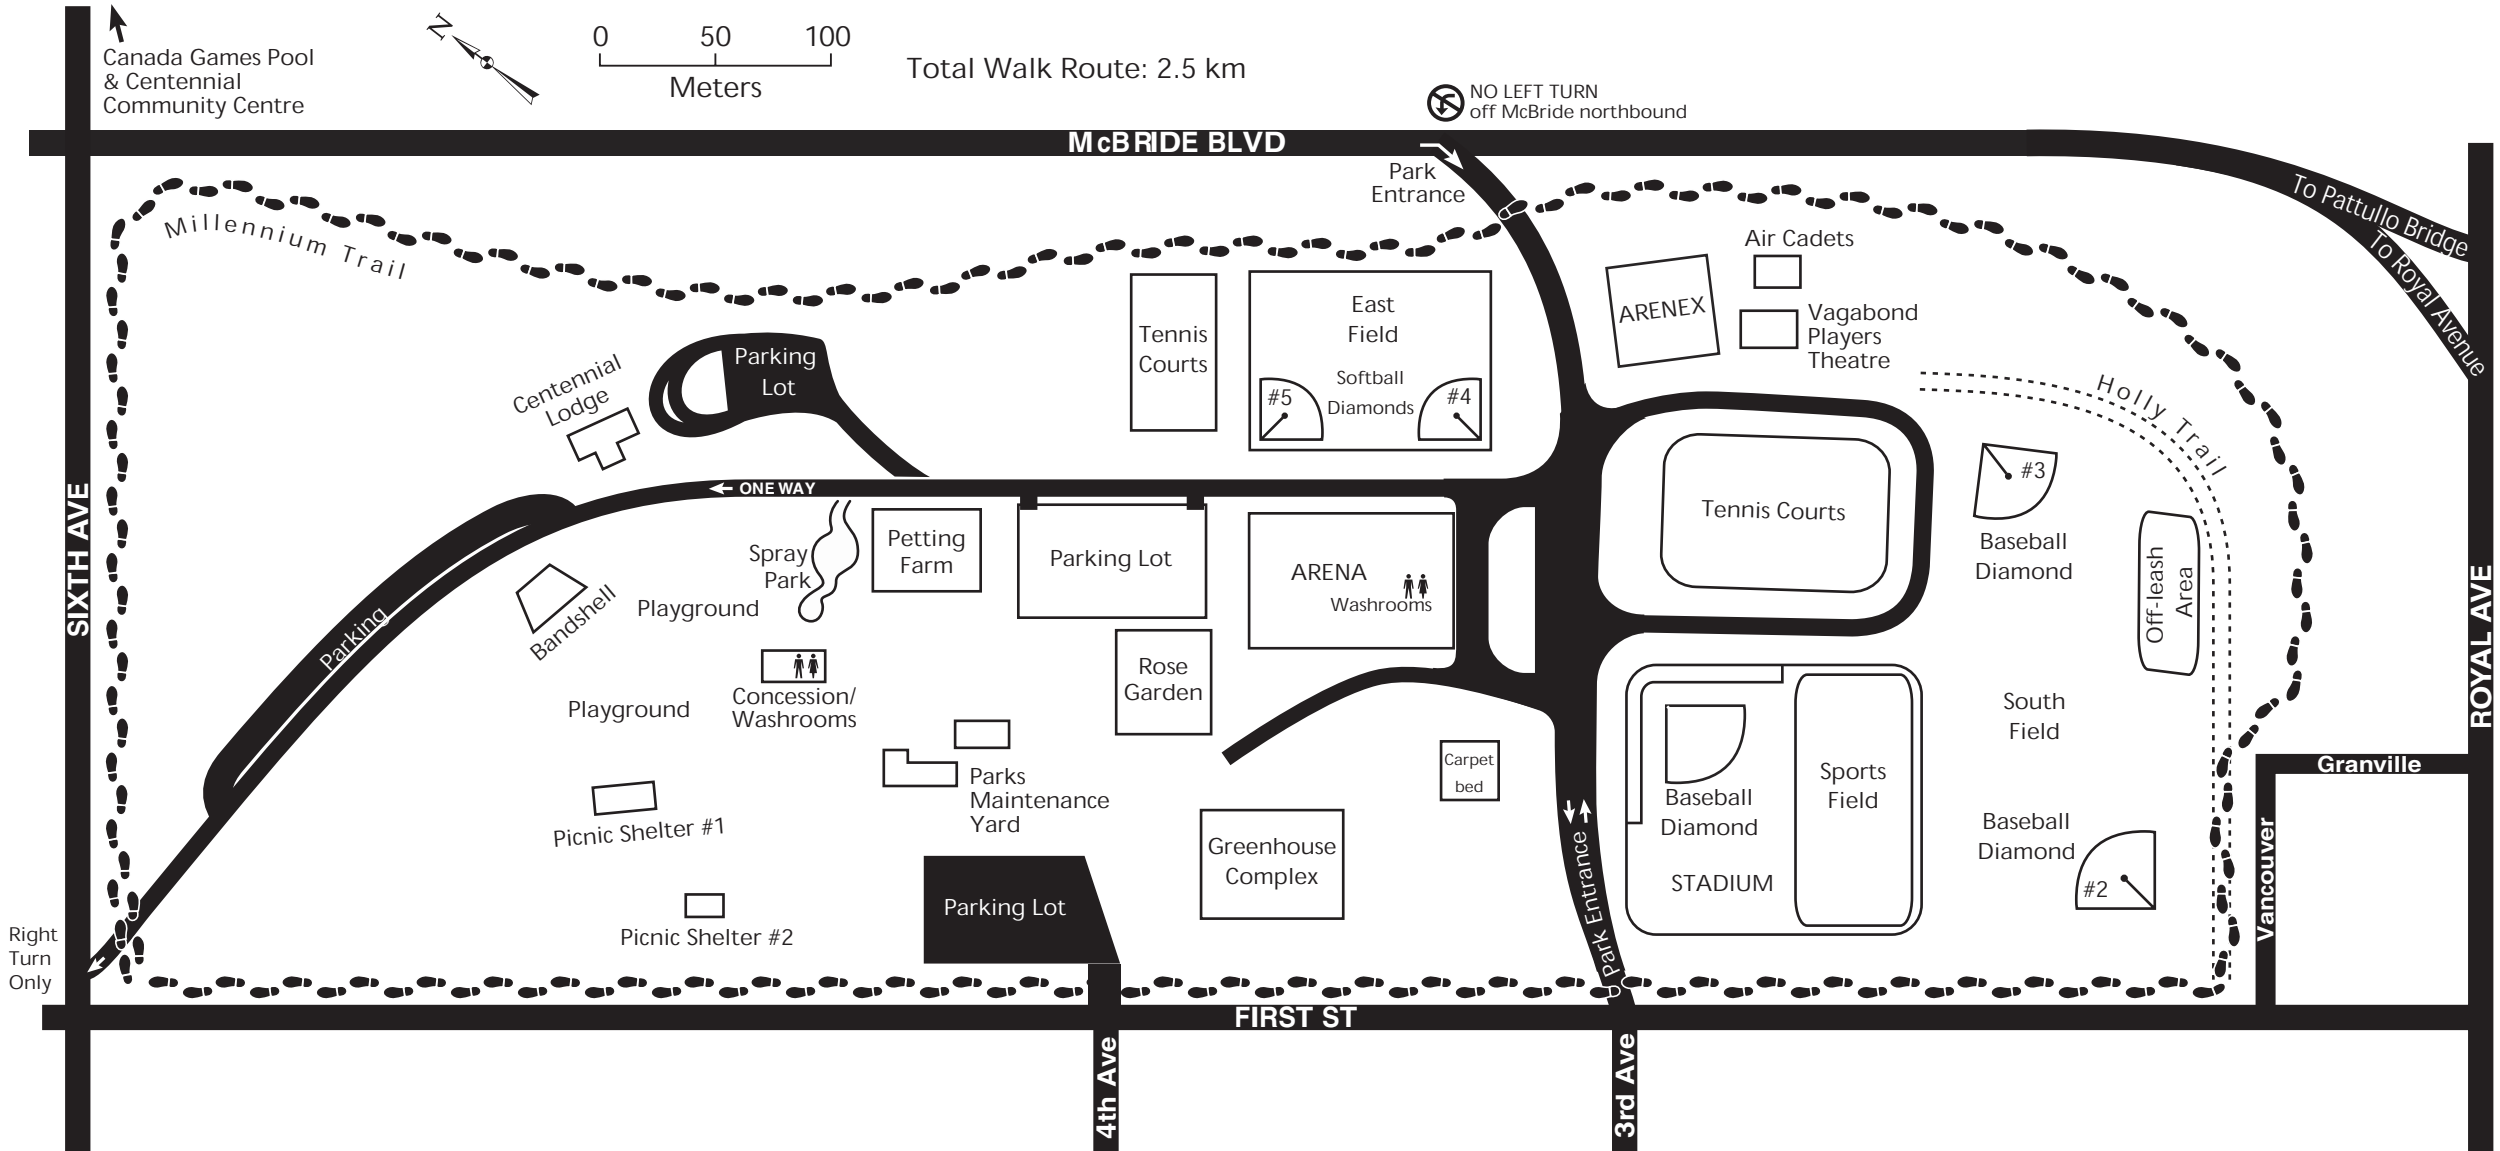

QUEEN'S PARK - NEW WESTMINSTER, BC

Canada Games Pool & Centennial Community Centre

0 50 100
Meters

Total Walk Route: 2.5 km

NO LEFT TURN
off McBride northbound

Right Turn Only

4th Ave

3rd Ave

Vancouver

ROYAL AVE

Granville

To Pattullo Bridge
To Royal Avenue